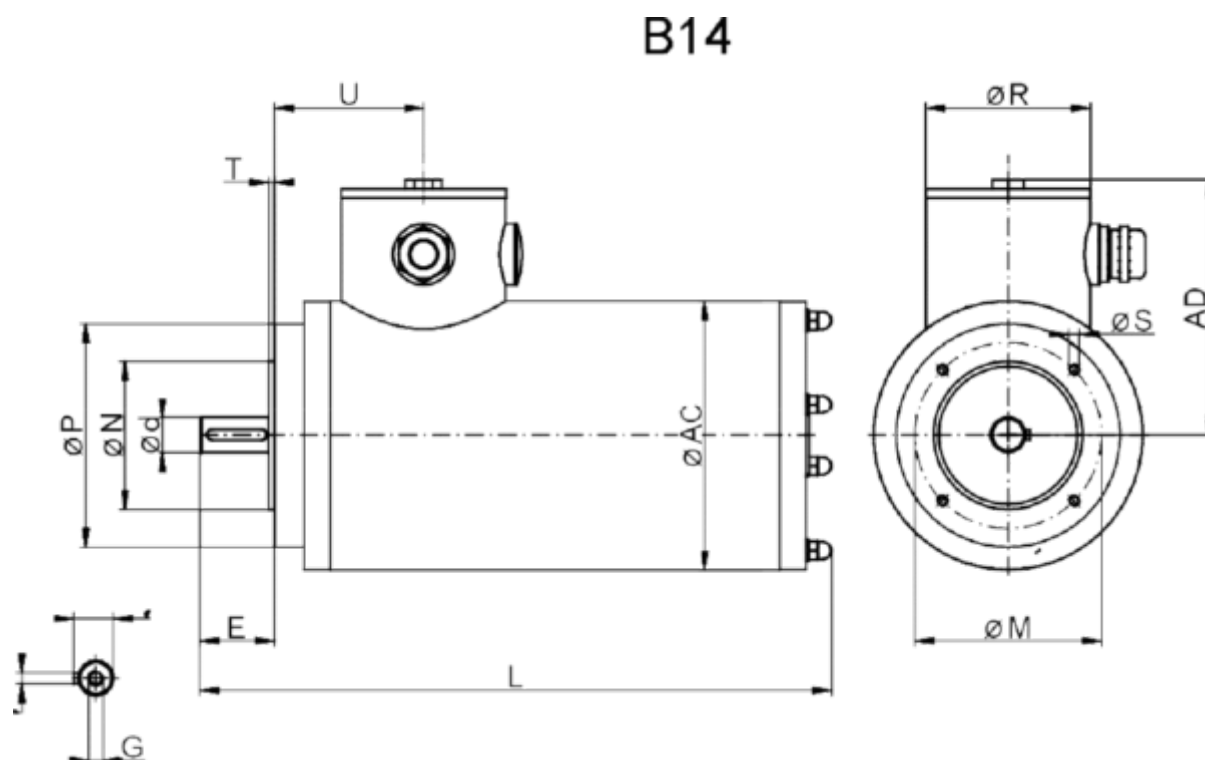

Article number: 25560005561570

Description: BEGE stainless steel AC motor EBS80L-6 IEC80 B14
0,55KW 900 rpm 3x230/400V 50HZ IP69K PTC

Measures

A = 125	E = 40	Ød = 19
A/2 = 62.5	F = 6	ØR = 89
AB = 150	G = M6	
AC = 144	H = 80	
AD = 135	K = 10	
B = 100	L = 347	
C = 50	P = 144	
dF = 21.5	U = 139	